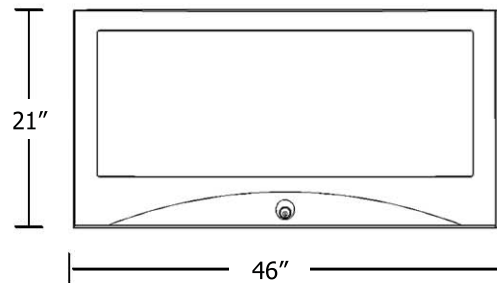

ATM Compatibility

Diebold

Opteva 750

Wincor Nixdorf

2350xe