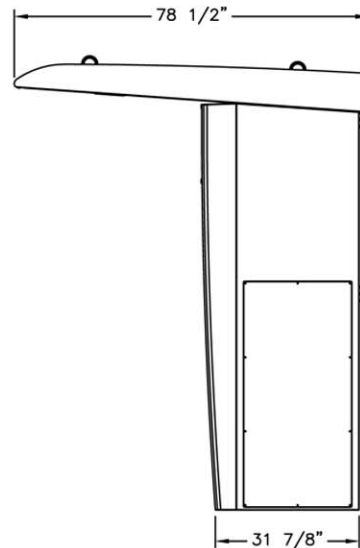

ATM Compatibility

Diebold
Opteva 750

NCR
5890, 6638

Wincor Nixdorf
ProCash 2350xe

Nautilus Hyosung
Monimax 7600i