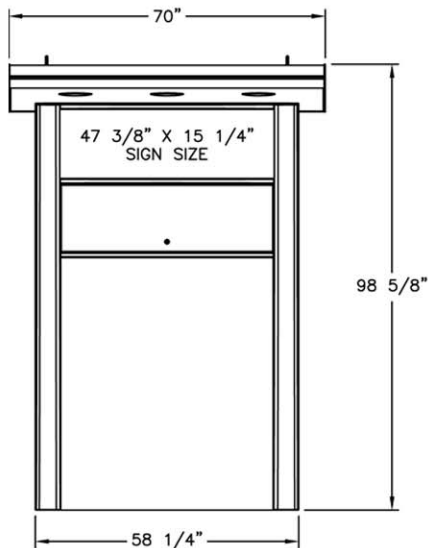

ATM Compatibility

Diebold
Opteva 750

NCR
5890, 6638

Wincor Nixdorf
ProCash 2350xe

Nautilus Hyosung
Monimax 7600i