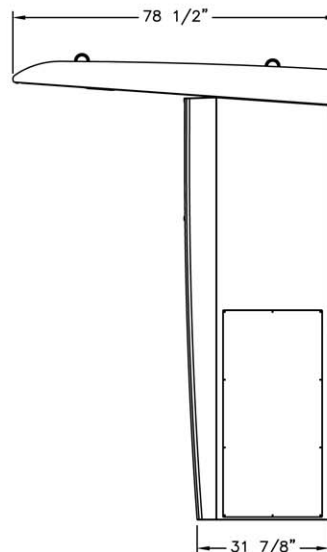

Materials

- Fiberglass composite front
- Interior steel structure
- Aluminum sides, back, and canopy

ATM Compatibility

- Diebold**
Opteva 750
- NCR**
5890, 6638
- Wincor Nixdorf**
ProCash 2350xe
- Nautilus Hyosung**
Monimax 7600i