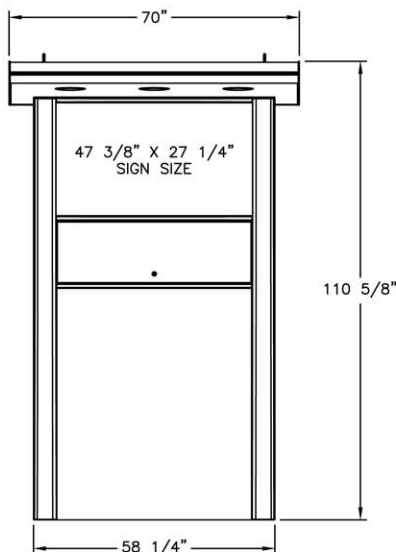

Materials

- Fiberglass composite front
- Interior steel structure
- Aluminum sides, back, and canopy

ATM Compatibility

- Diebold**
Opteva 750
- NCR**
5890, 6638
- Wincor Nixdorf**
ProCash 2350xe
- Nautilus Hyosung**
Monimax 7600i