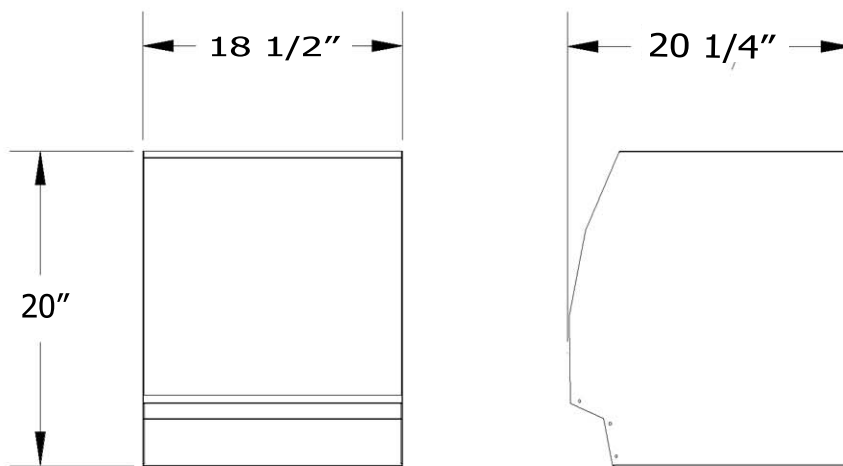

ATM Compatibility

Diebold
Opteva 520, 1063ix, 1064i, 1064ix,
1064ix (contour fascia)

NCR
EP62, 5877, 6622

Nautilus Hyosung
Monimax 5100